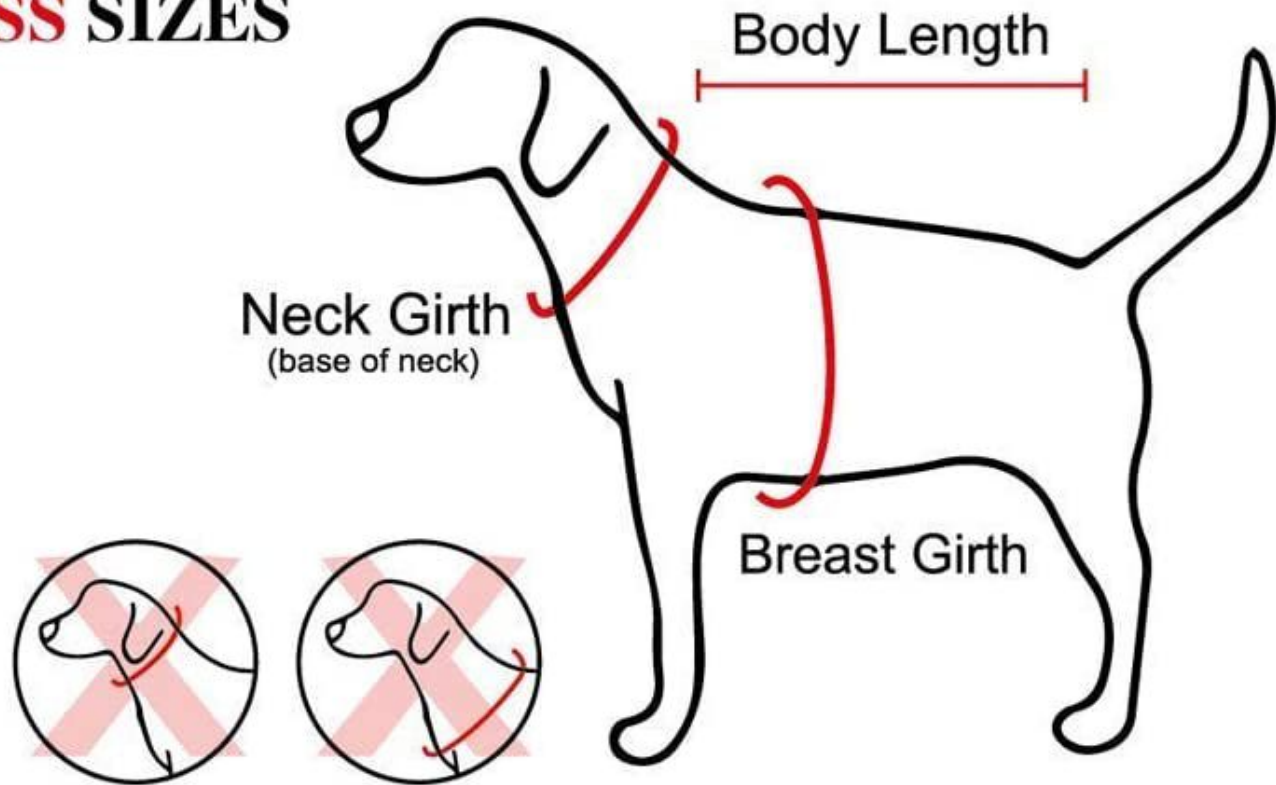

# HARNESS SIZES

Sizes	Neck Girth(in) min-max	Chest Girth(in) min-max
XS	10-12.5"	10-20"
S	12-18"	14-24"
M	14-20"	16-28"
L	16-24"	22-33"
XL	22-33"	28-39"